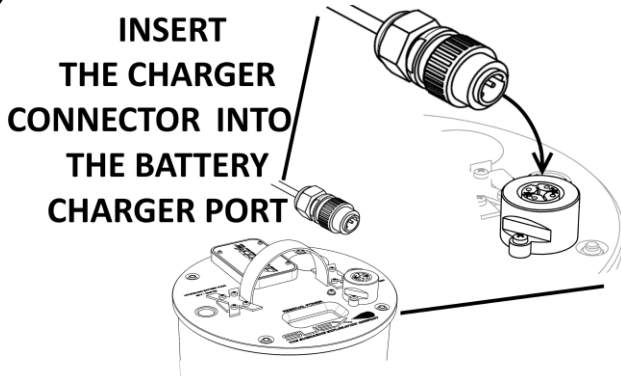

71413 - XK BATTERY CHARGER

1)

2)

3)

4)

START CHARGING

5)

RED = CHARGE IN PROGRESS

STEADY or BLINKING GREEN = BATTERY FULL

6)

DISCONNECT THE CHARGER FROM MAIN

7)

DISCONNECT THE CHARGER CONNECTOR FROM THE CHARGER PORT

8)

PUT THE CAP BACK ON