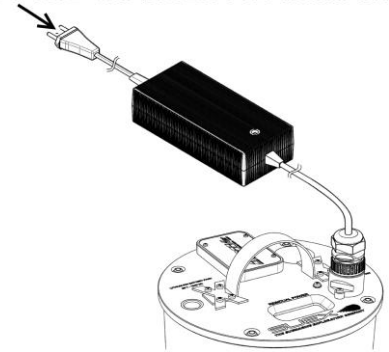

71413 - XK BATTERY CHARGER

1)

2)

3)

4)

START CHARGING

5)

RED = CHARGE IN PROGRESS

STEADY or BLINKING GREEN = BATTERY FULL

6)

DISCONNECT THE CHARGER FROM MAIN

7)

DISCONNECT THE CHARGER CONNECTOR FROM THE CHARGER PORT

8)

PUT THE CAP BACK ON