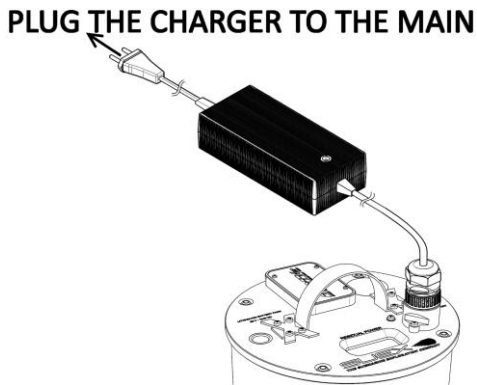

71413 - XK BATTERY CHARGER

1)

2)

3)

4)

START CHARGING

5)

RED = CHARGE IN PROGRESS

STEADY or BLINKING GREEN = BATTERY FULL

6)

DISCONNECT THE CHARGER FROM MAIN

7)

DISCONNECT THE CHARGER CONNECTOR FROM THE CHARGER PORT

8)

PUT THE CAP BACK ON