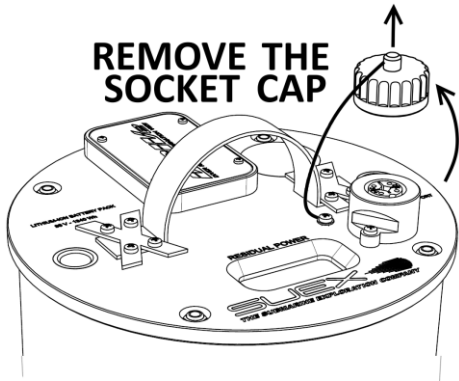

71413 - XK BATTERY CHARGER

1)

2)

3)

4)

START CHARGING

5)

RED = CHARGE IN PROGRESS

STEADY or BLINKING GREEN = BATTERY FULL

6)

DISCONNECT THE CHARGER FROM MAIN

7)

DISCONNECT THE CHARGER CONNECTOR FROM THE CHARGER PORT

8)

PUT THE CAP BACK ON